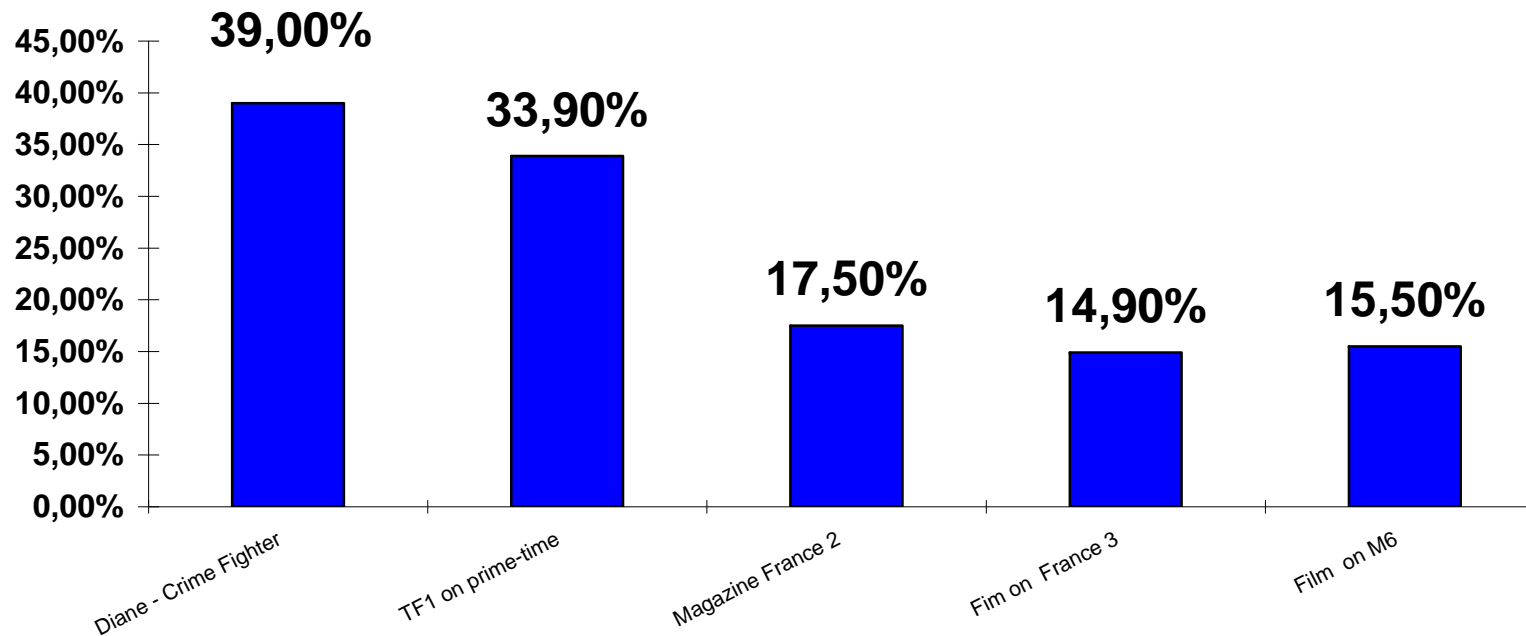

DIANE – CRIME FIGHTER

She's not just the wife of a cop, she's a tough cop herself!

Series or a Collection of TV Movies 13 x 96' + 8 x 52' and more to come

MORE THAN 8.2 million viewers!

Average market shares on individuals 4 years-old and older